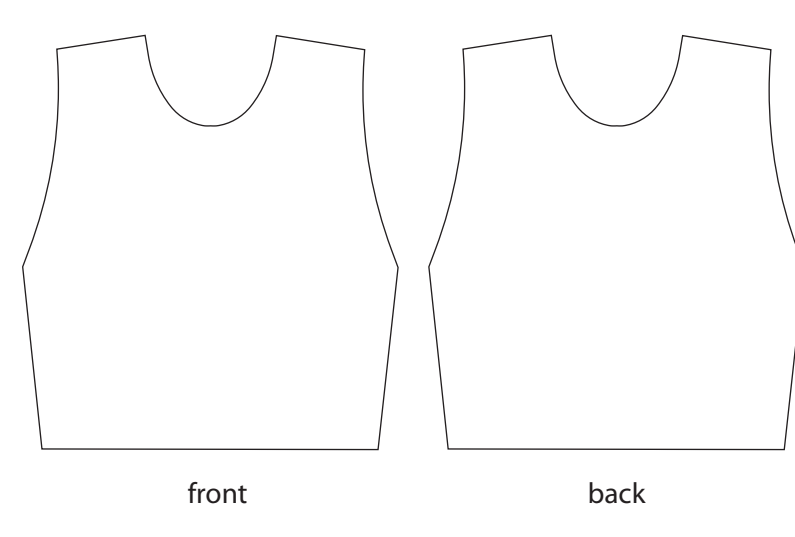

COMPETITION SENIOR

PIPING:
WHITE
BLACK
DARK BLUE