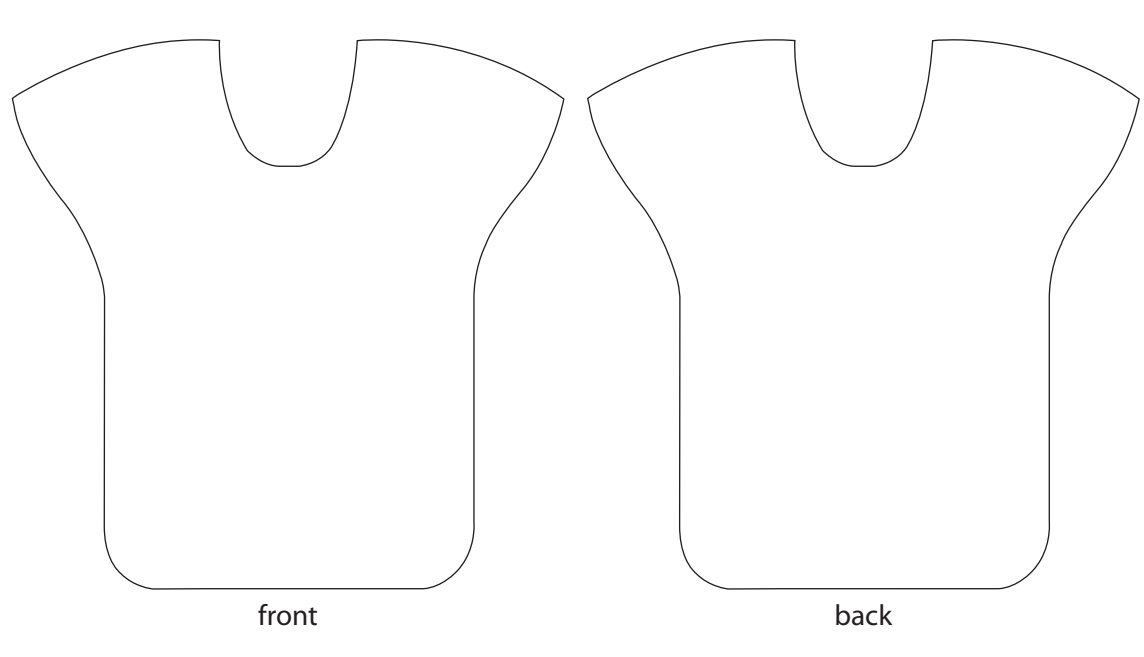

FREESTYLE SENIOR

PIPING:
WHITE
BLACK
DARK BLUE